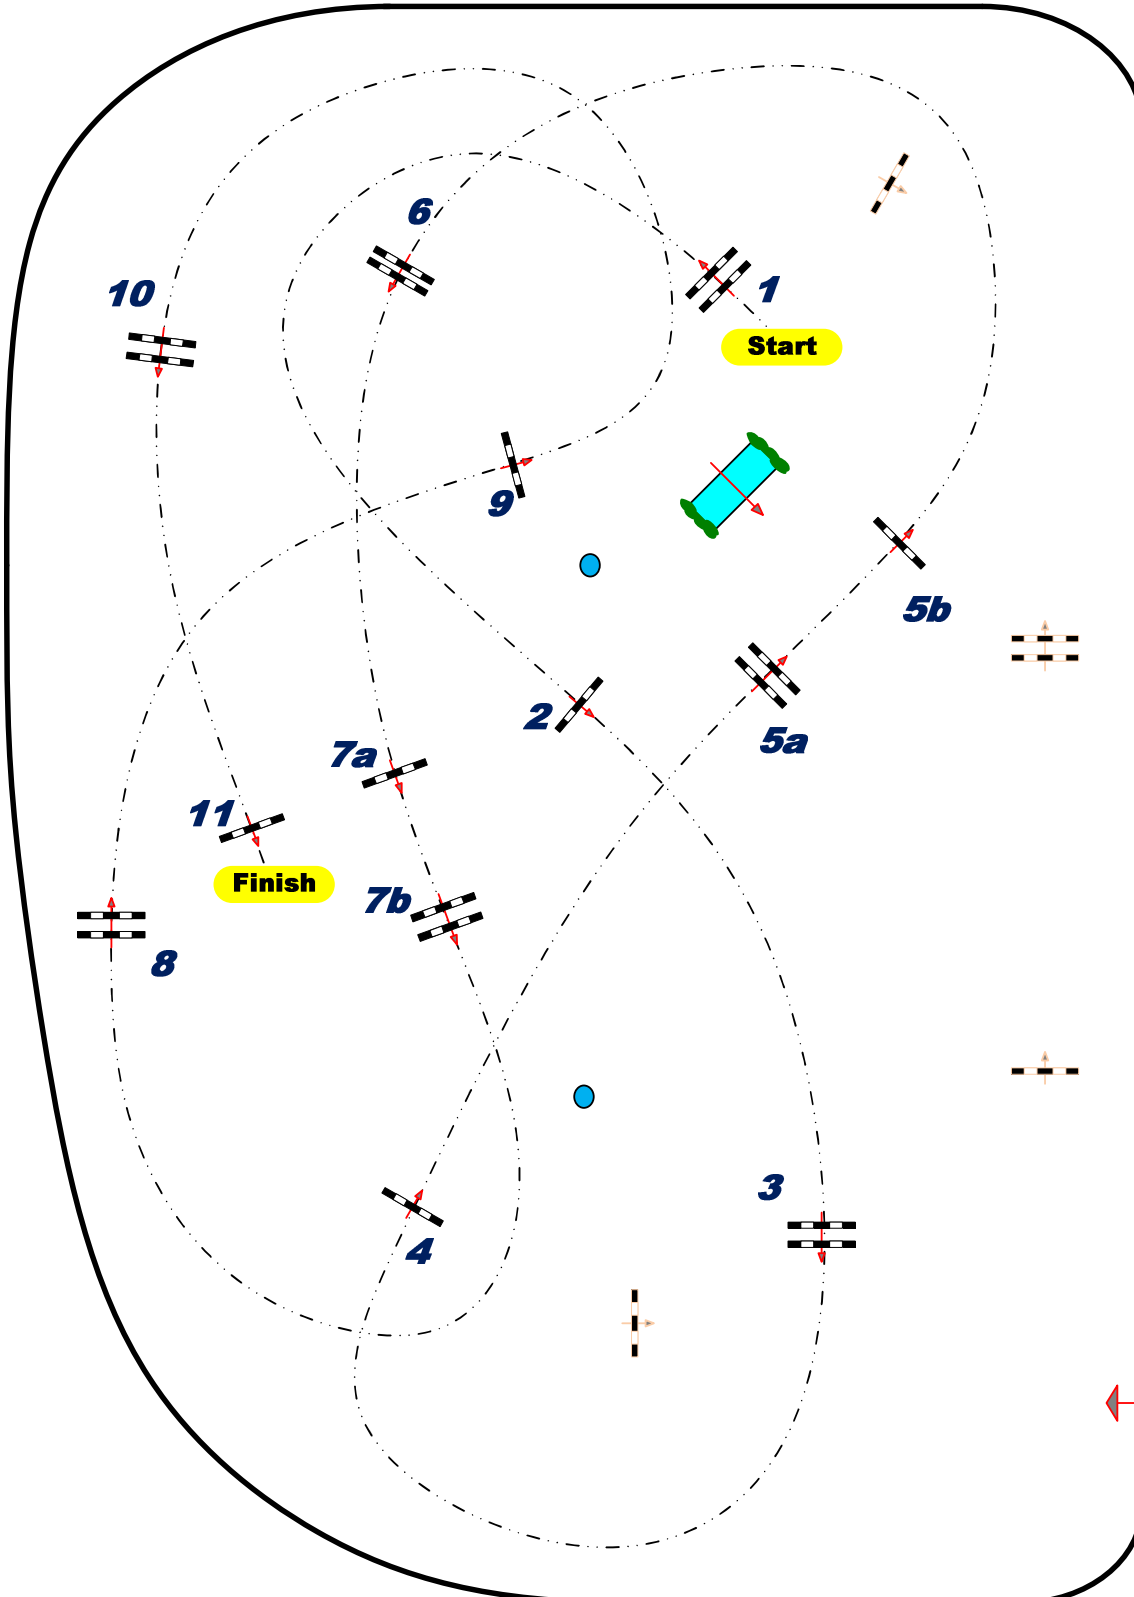

DEAUVILLE TOP 7

Class No.: 01

National Competition

Competition not against the clock

Table: A

National RG:

FEI RG / Art. 238.1.1

Height: 1,15 m

Speed: 350 m/min

Length: 500 m

Time allowed: 86 sec

Time limit: 172 sec

Obstacles:

11

Efforts:

13

Jump-Off:

Length: 0 m

Time allowed: 0 sec

Time limit: 0 sec

JURY