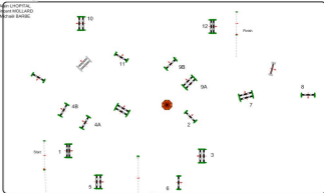

Time allowed: 42 sec

Time limit: 84 sec

2nd Jumpoff: 2ème étape N°8 & 12

Length: 200 m

Time allowed: 50 sec

Time limit: 100 sec

Alex L'HOPITAL
Vincent BOLLARD
Michael BARRE

JURY