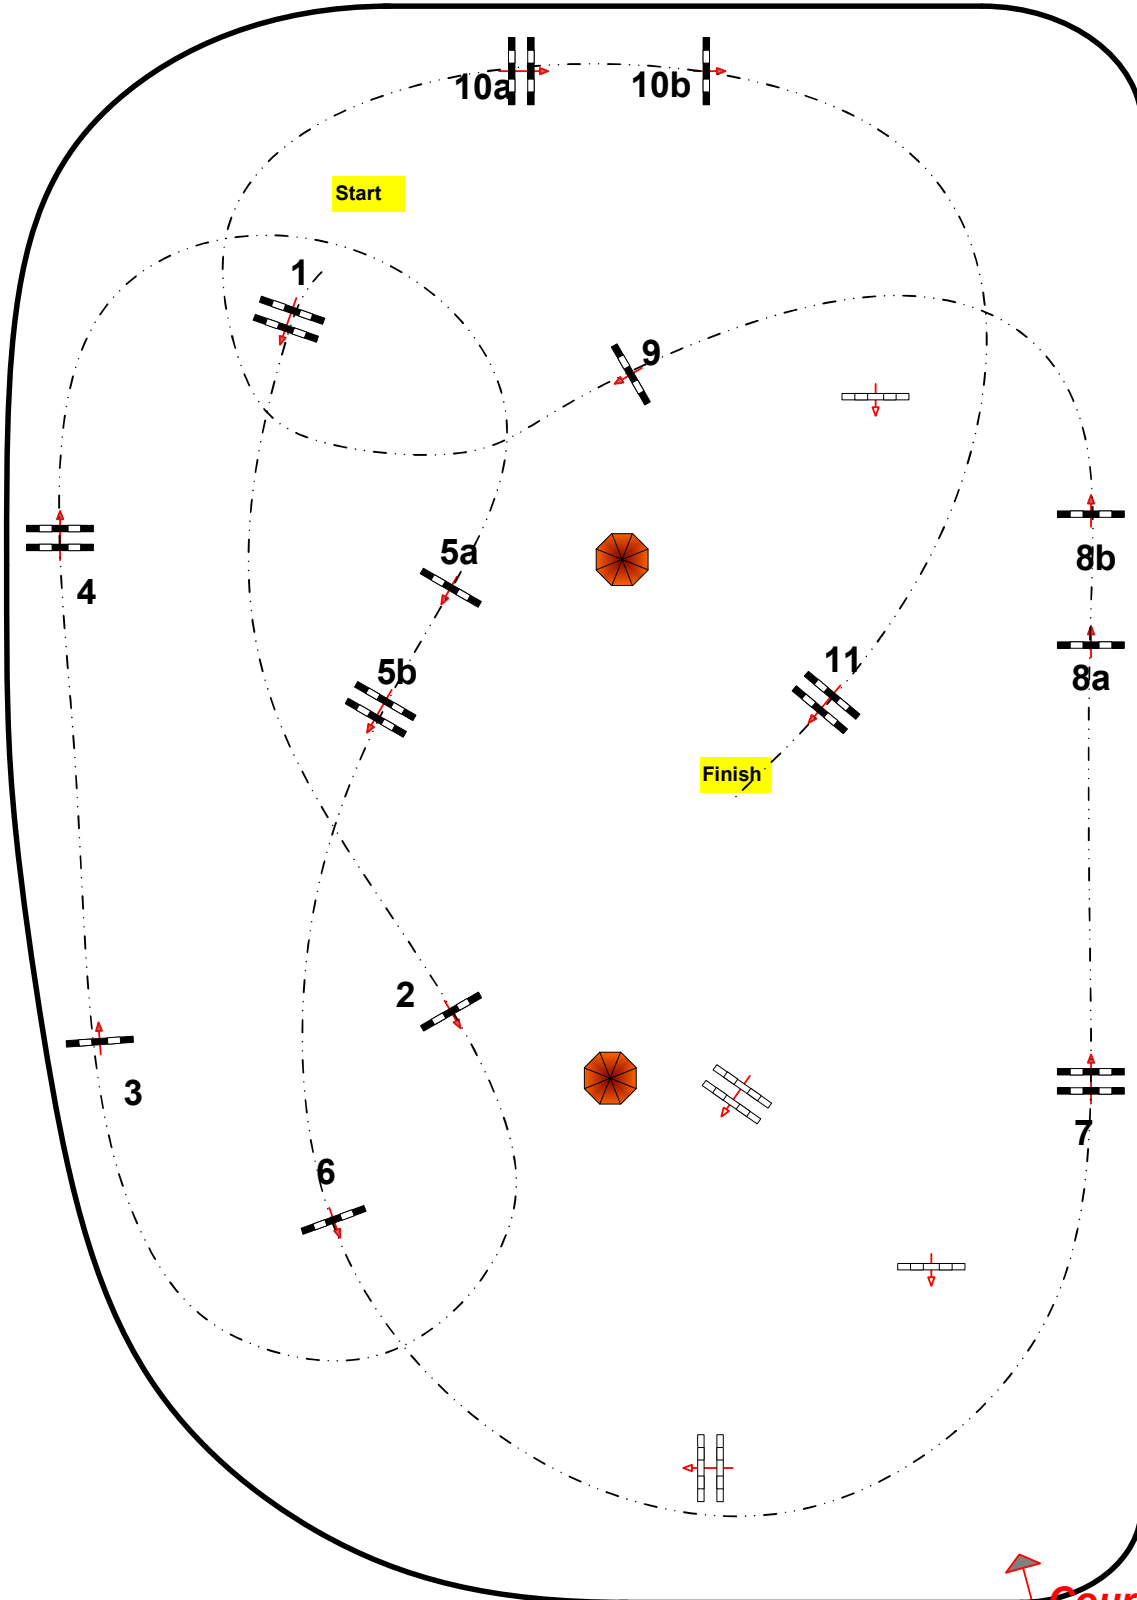

# Csi \*\* DEAUVILLE

10 – 13 juin 2021

CSI \*\* / \* / ama

Class No.: 2

csi \* 1.30m  
jeudi 10 juin 2021

Competition against the clock  
Start: 8:00

Table: A  
National RG:  
FEI RG / Art.  
Height: 1.30 m

Speed: 350 m/min

Length: 0 m  
Time allowed: 0 sec  
Time limit: 0 sec

Obstacles: 11  
Efforts: 14  
Penalty sec  
Closed combination:

1st Jump-off:

Length: 0 m  
Time allowed: 0 sec  
Time limit: 0 sec

2nd Jump-off:

Length: 0 m  
Time allowed: 0 sec  
Time limit: 0 sec

JURY

Course Designer team  
Cédric LONGIS

Christophe Audebert