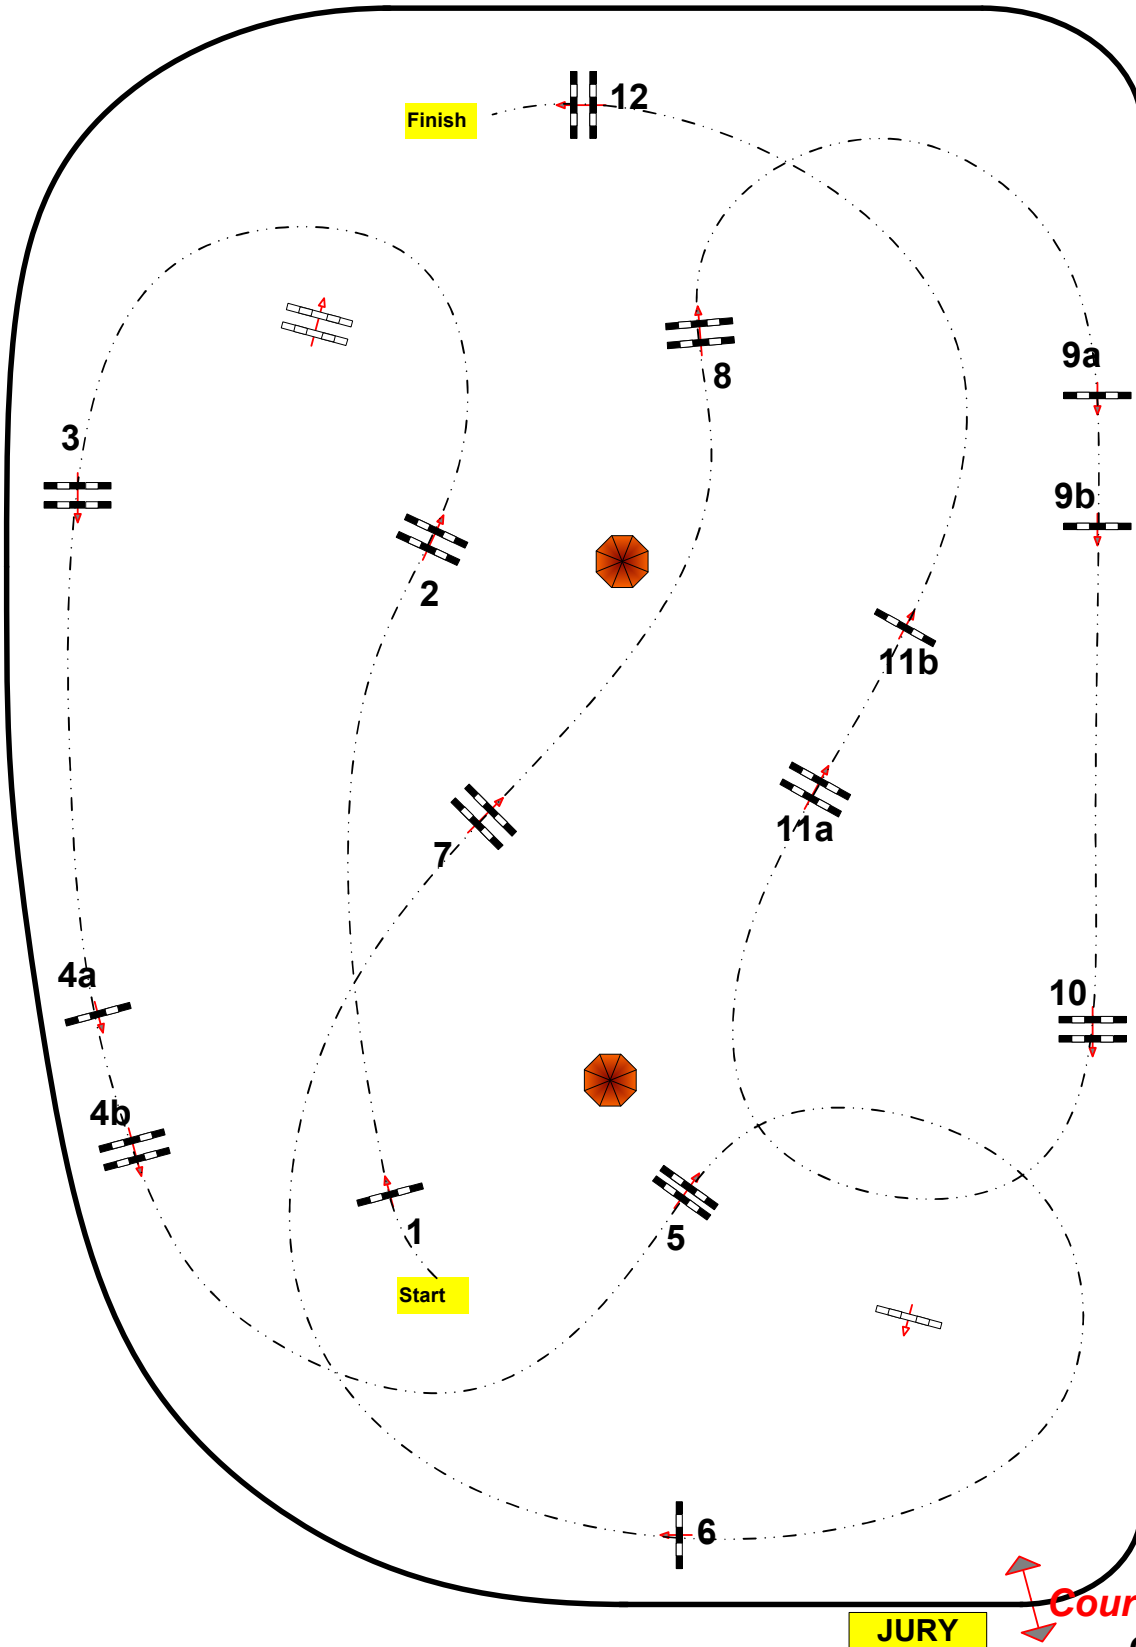

Csi ** DEAUVILLE

10 – 13 juin 2021

CSI ** / * / ama

Class No.: 4

csi ** 1.40m
jeudi 10 juin 2021

Competition against the clock
Start: 8:00

Table: A
National RG:
FEI RG / Art.
Height: 1.40 m

Speed: 350 m/min
Length: 0 m
Time allowed: 0 sec
Time limit: 0 sec

Obstacles: 12
Efforts: 15
Penalty sec
Closed combination:

1st Jump-off:
Length: 0 m
Time allowed: 0 sec
Time limit: 0 sec

2nd Jump-off:
Length: 0 m
Time allowed: 0 sec
Time limit: 0 sec

Course Designer team
Cédric LONGIS