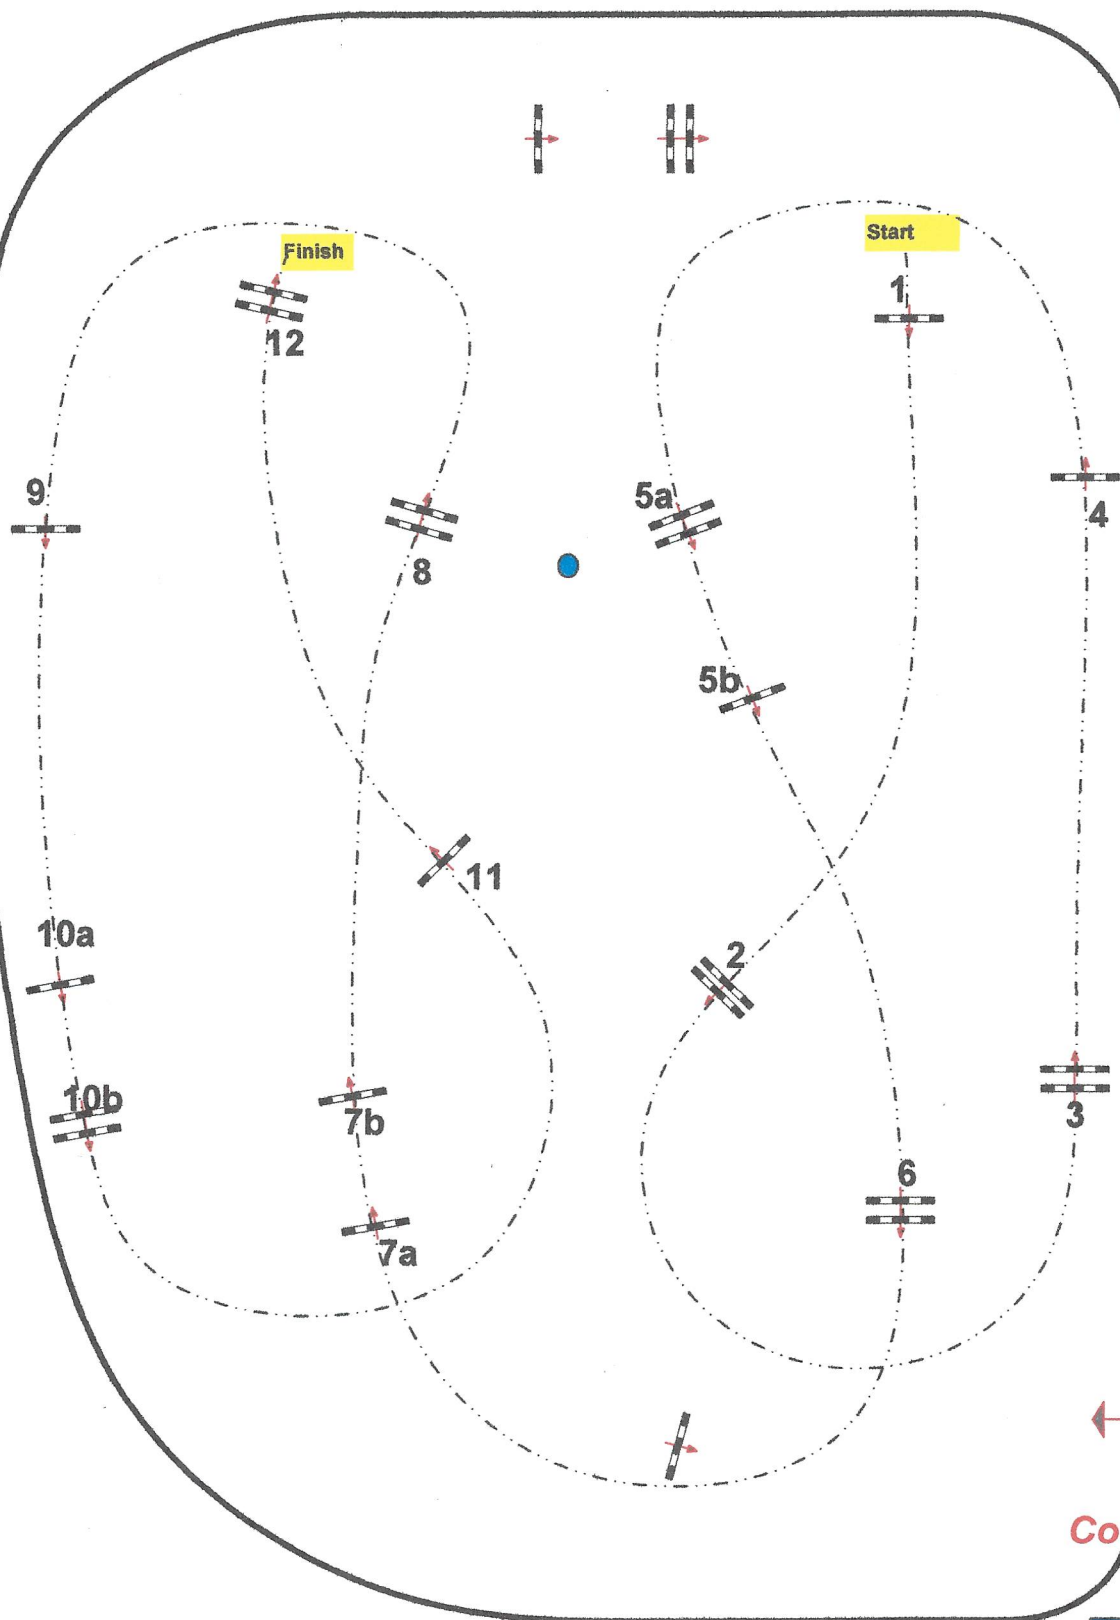

# Csi \*\* DEAUVILLE

10 – 13 juin 2021

CSI \*\* / \* / ama

Class No.: 12  
juin 2021

csi amateur 115  
Start: 8:00

Competition against the clock

samedi 12

Table: A  
National RG:  
FEI RG / Art.  
Height: 1.15 m

Speed: 350 m/min

Length: 0 m 470  
Time allowed: 0 sec  
Time limit: 0 sec 93

Obstacles: 12  
Efforts: 15  
Penalty sec  
Closed combination:

1st Jump-off:

Length: 0 m  
Time allowed: 0 sec  
Time limit: 0 sec

2nd Jump-off:

Length: 0 m  
Time allowed: 0 sec  
Time limit: 0 sec

Course Designer team  
Cédric LONGIS

JURY

Christophe Audebert