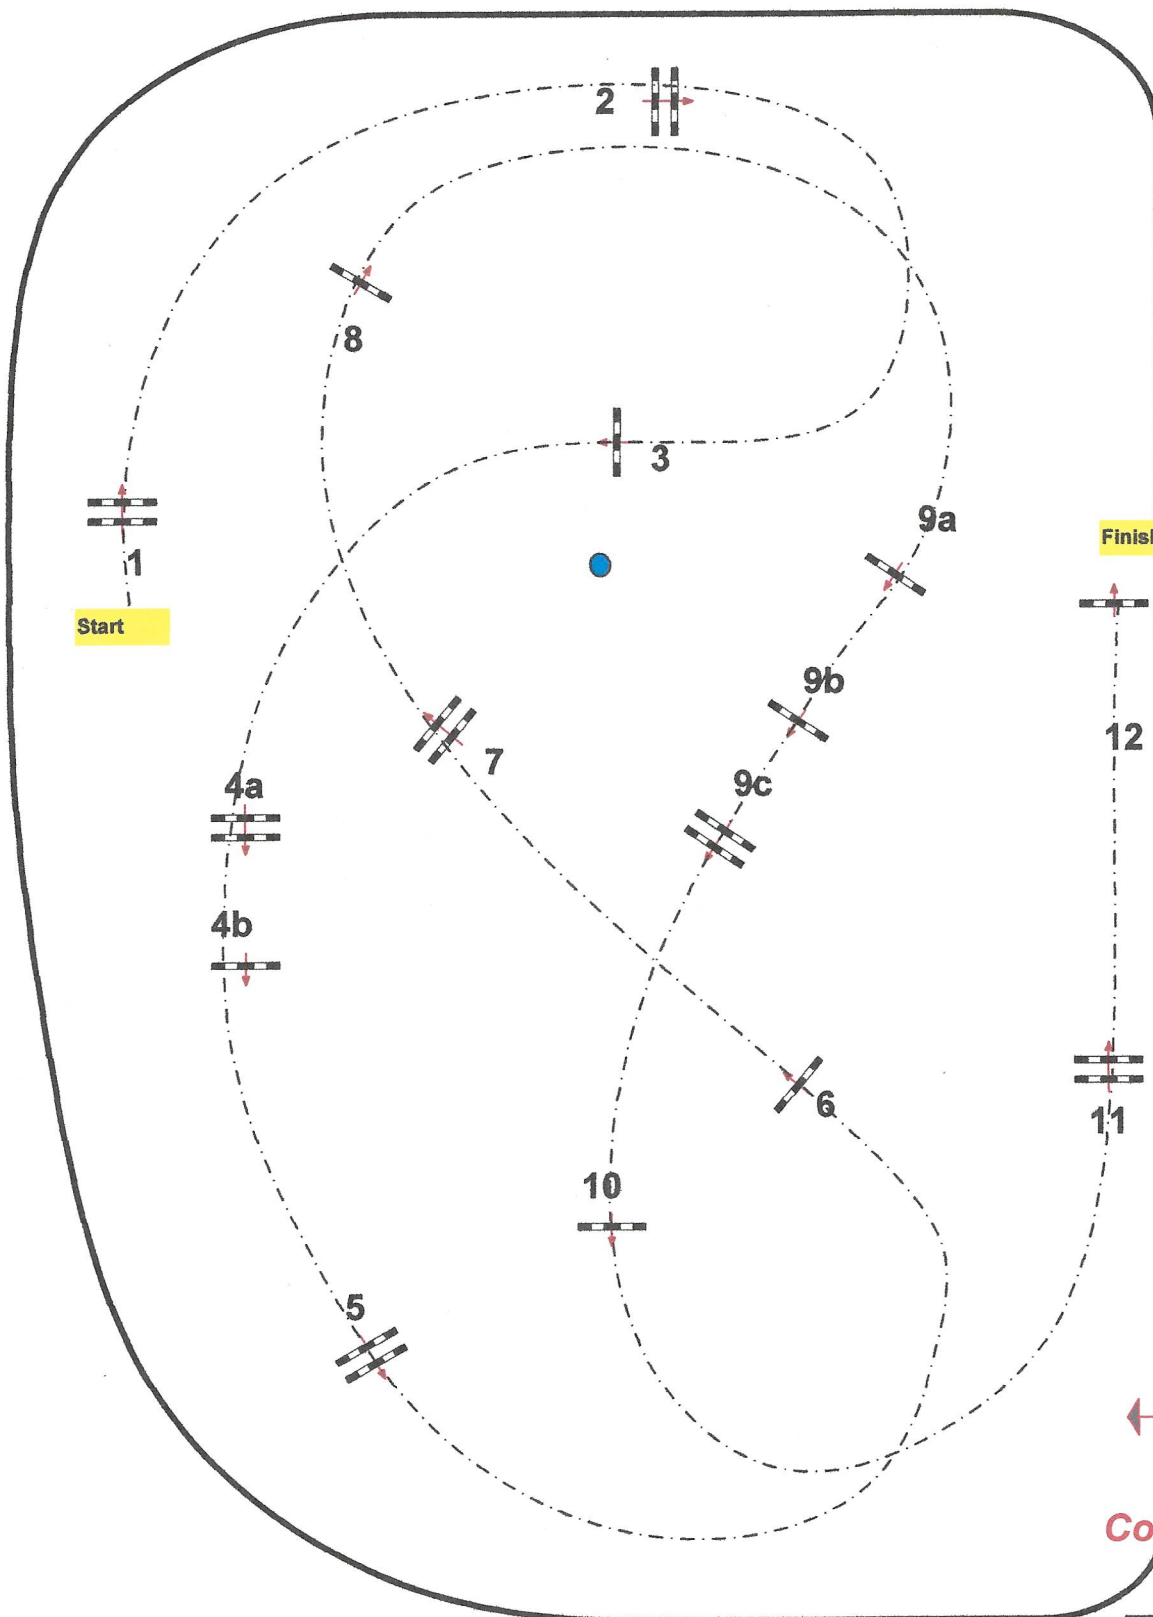

# Csi \*\* DEAUVILLE

10 – 13 juin 2021

CSI \*\* / \* / ama

Class No.: 15  
juin 2021

csi \*\* 1.45m  
Start: 8:00

Competition against the clock

samedi 12

Table: A  
National RG:  
FEI RG / Art.  
Height: 1.45 m

Speed: 350 m/min

Length: 450 m  
Time allowed: 78 sec  
Time limit: 156 sec

Obstacles: 12  
Efforts: 15  
Penalty sec  
Closed combination:

1st Jump-off:

Length: 0 m  
Time allowed: 0 sec  
Time limit: 0 sec

2nd Jump-off:

Length: 0 m  
Time allowed: 0 sec  
Time limit: 0 sec

Finish

12

11

Course Designer team  
Cédric LONGIS

JURY

Christophe Audebert